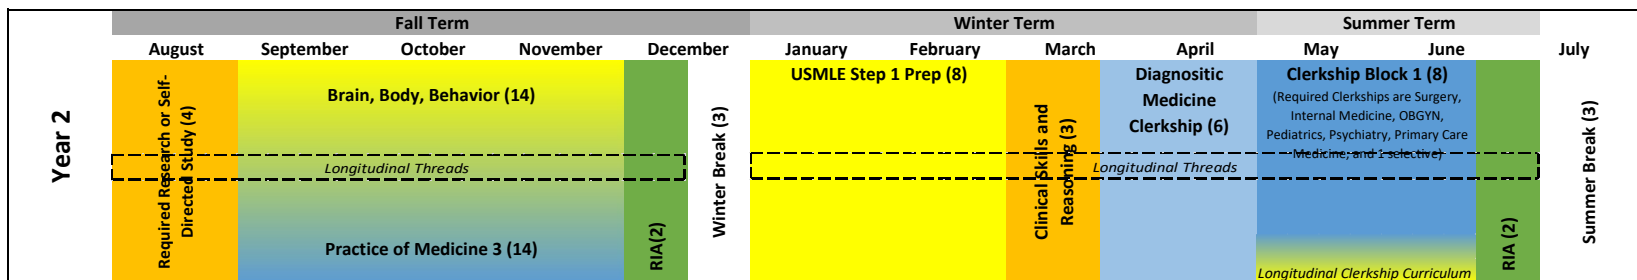

Dr. Kiran C. Patel College of Allopathic Medicine (NSU MD) Curriculum Schematic

	: "Beginning" Courses
	: Basic Science/Foundational
	: Clinical Skills/Clinical Practice
	: Integration