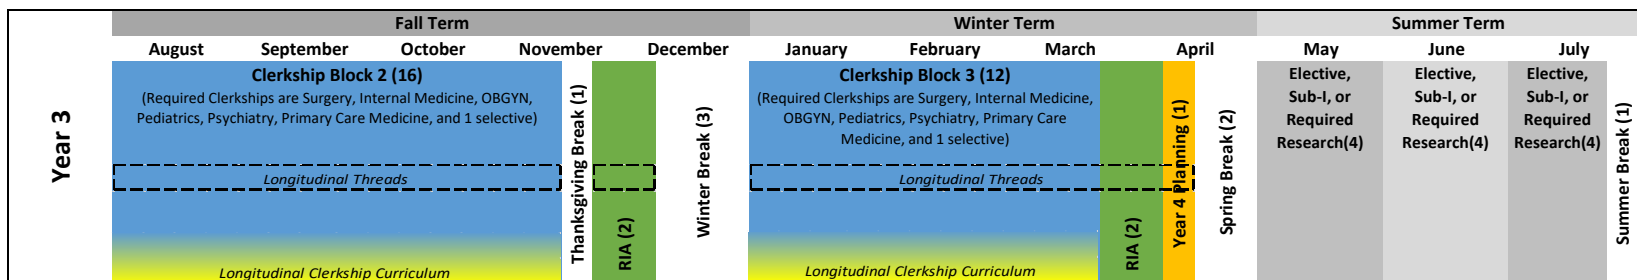

Dr. Kiran C. Patel College of Allopathic Medicine (NSU MD) Curriculum Schematic

	: "Beginning" Courses
	: Basic Science/Foundational
	: Clinical Skills/Clinical Practice
	: Integration