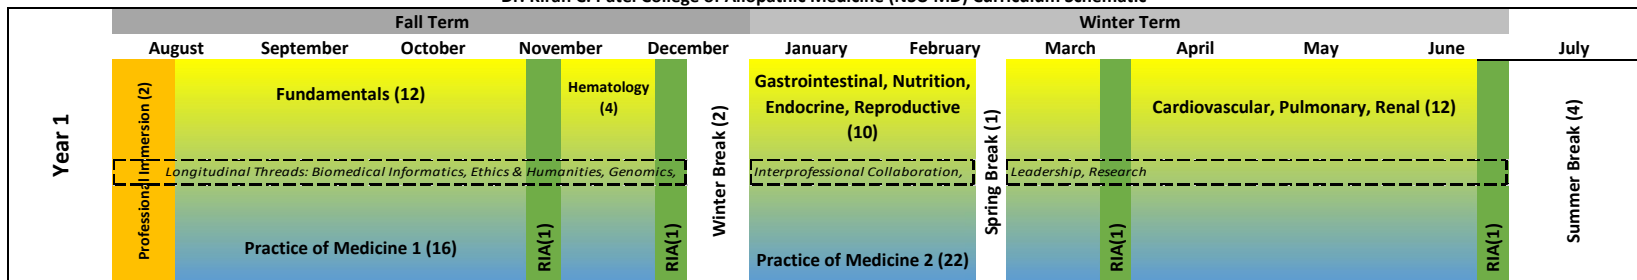

Dr. Kiran C. Patel College of Allopathic Medicine (NSU MD) Curriculum Schematic

	: "Beginning" Courses
	: Basic Science/Foundational
	: Clinical Skills/Clinical Practice
	: Integration